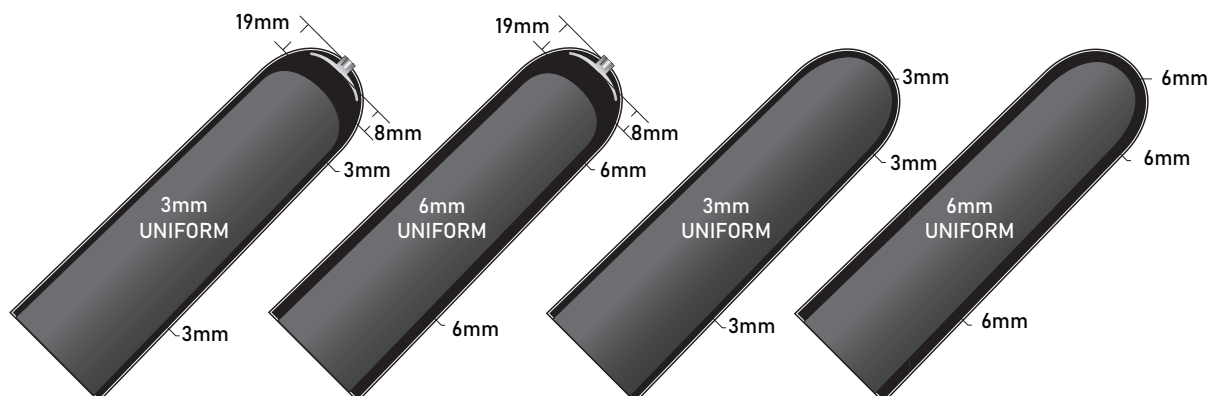

SUPERIOR PERFORMANCE

SPDT (HD) | SPFR (HD)

Gel Liner, Reinforced – With or Without Distal Attachment

DESCRIPTION

The ALPS® Superior Performance Liner is ideal for active patients and provides superior comfort with ALPS® GripGel or HD Gel. The SP Liner features a NEW black fabric that allows for additional comfort and stability.

PART #	SUSPENSION	L-CODE
SPDT/SPDTHD	LOCKING	L5673
SPFR/SPFRHD	CUSHION	L5679

Recommended for all activity levels.

TOP FEATURES & BENEFITS

BLACK FABRIC

HORIZONTAL STRETCH WITH LIMITED VERTICAL STRETCH

LOCKING
3.0 OR 6.0 MM
UNIFORM THICKNESS

CUSHION
3.0 OR 6.0 MM
UNIFORM THICKNESS

HIGH DENSITY (HD) GEL

GRIPGEL

CROSS SECTION DIAGRAM

HOW TO SIZE

Measurements taken 6cm from the distal end

SIZING CHART

MEASURED SIZE (CM)	LOCKING 3.0MM or 6MM UNIFORM	CUSHION 3.0MM or 6MM UNIFORM
16-19 cm	SPDT(HD) 16 - (3 or 6)	SPFR(HD) 16 - (3 or 6)
20-23 cm	SPDT(HD) 20 - (3 or 6)	SPFR(HD) 20 - (3 or 6)
24-25 cm	SPDT(HD) 24 - (3 or 6)	SPFR(HD) 24 - (3 or 6)
26-27 cm	SPDT(HD) 26 - (3 or 6)	SPFR(HD) 26 - (3 or 6)
28-31 cm	SPDT(HD) 28 - (3 or 6)	SPFR(HD) 28 - (3 or 6)
32-34 cm	SPDT(HD) 32 - (3 or 6)	SPFR(HD) 32 - (3 or 6)
35-37 cm	SPDT(HD) 35 - (3 or 6)	SPFR(HD) 35 - (3 or 6)
38-43 cm	SPDT(HD) 38 - (3 or 6)	SPFR(HD) 38 - (3 or 6)
44-53 cm	SPDT(HD) 44 - (3 or 6)	SPFR(HD) 44 - (3 or 6)