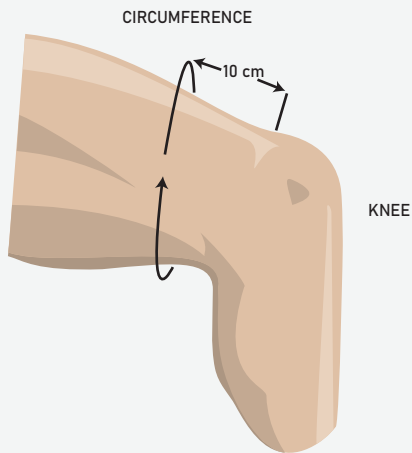

## Gel Suction Suspension Sleeve

ALPS™ Superior Performance Sleeve is constructed with black fabric and either GripGel or HD Gel. The black fabric has reduced stretch to provide a secure suspension without causing shear force to the patients skin.

**i** Available in 3mm uniform and 6mm uniform thickness.

# CROSS SECTION DIAGRAM

## HOW TO SIZE

Measurements taken  
10cm above the patella