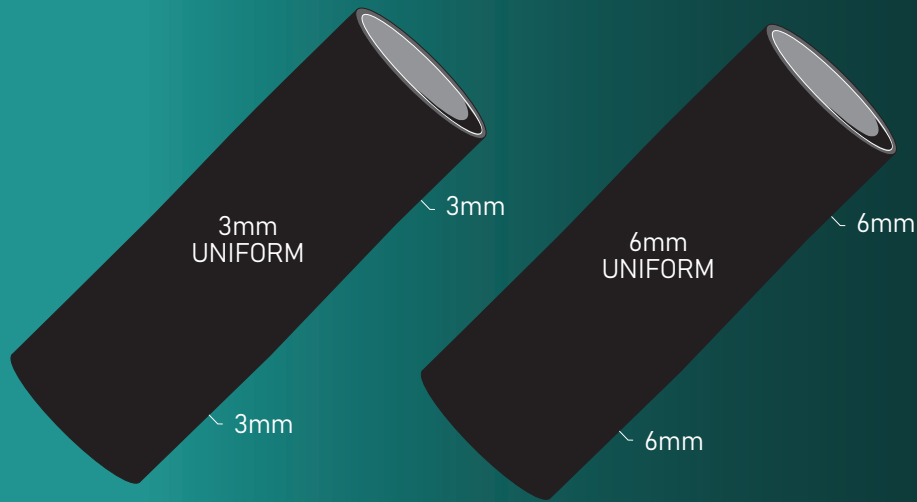

CROSS SECTION DIAGRAM