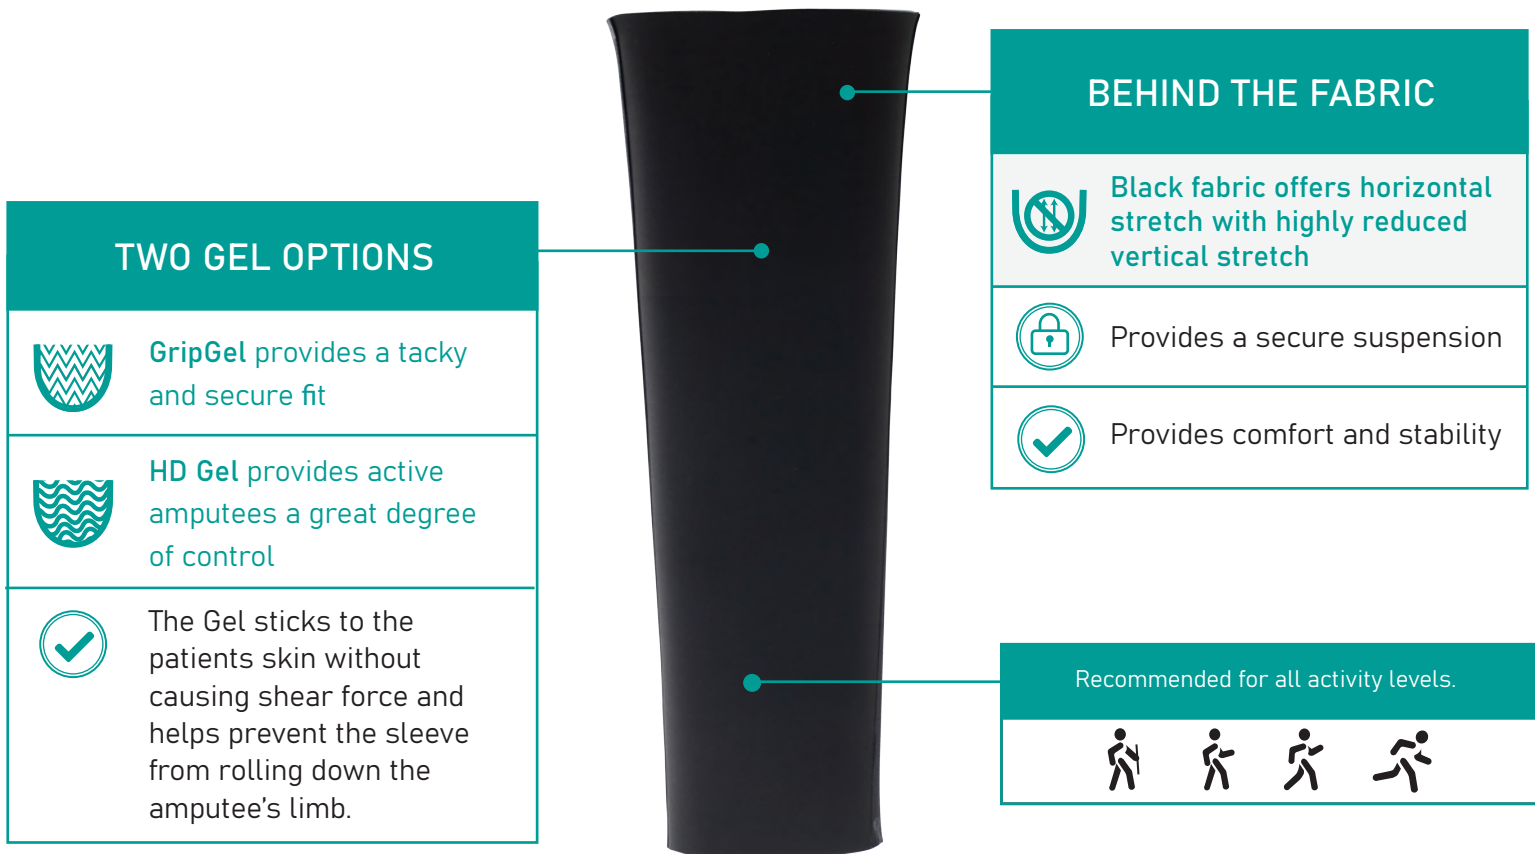

# SUPERIOR PERFORMANCE

SFP (HD)

## Gel Suction Suspension Sleeve

ALPS™ Superior Performance Sleeve is constructed with black fabric and either GripGel or HD Gel. The black fabric has reduced stretch to provide a secure suspension without causing shear force to the patients skin.

**i** Available in 3mm uniform and 6mm uniform thickness.