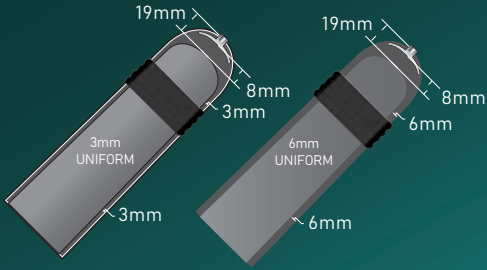

DESCRIPTION

The ALPS™ Smart Seal Liner features raised bands that grip the socket wall to form a secure interface. The low modulus bands stretch against the socket wall, while the smooth inner wall conforms easily to the residual limb. The Smart Seal Liner has a new seamless knitted construction with a modern look and is available in locking and cushion suspension. The locking version features a new distal construction to control distal distraction.

HIGH DENSITY
(HD) GEL

LOCKING
3.0 OR 6.0MM
THICKNESS

CUSHION
3.0 OR 6.0MM
THICKNESS

TOP FEATURES

Seamless knitted
fabric

Innovative single
piece construction

Offered with or without
distal attachment

#makinglivesbetter

MAKING LIVES BETTER

CROSS SECTION DIAGRAM

SADT 3.0 & 6.0MM UNIFORM

SAFR 3.0 & 6.0MM

SBFR 3.0 & 6.0MM

* SAFR sizes 26, 28, 32, and 35 have a distal thickness of 4mm, while size 38 has a distal thickness of 7mm.

HOW TO SIZE

Measurements taken 6cm from the distal end

MEASURED SIZE (CM)	SAFR - CUSHION 3.0MM or 6MM	SADT - LOCKING 3.0MM or 6MM UNIFORM
--------------------	--------------------------------	--

20-23 cm		SADT 20 (3 or 6)
24-25 cm		SADT 24 (3 or 6)
26-27 cm	SAFR 26 (3 or 6)	SADT 26 (3 or 6)
28-31 cm	SAFR 28 (3 or 6)	SADT 28 (3 or 6)
32-34 cm	SAFR 32 (3 or 6)	SADT 32 (3 or 6)
35-37 cm	SAFR 35 (3 or 6)	
38-43 cm	SAFR 38 (3 or 6)	SADT 38 (3 or 6)