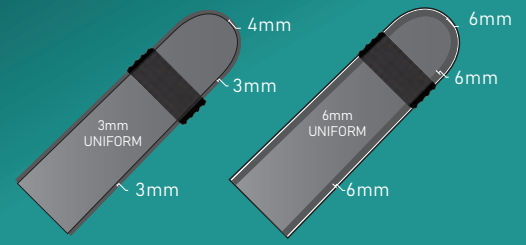

DESCRIPTION

The ALPS™ Smart Seal Liner features raised bands that grip the socket wall to form a secure interface. The low modulus bands stretch against the socket wall, while the smooth inner wall conforms easily to the residual limb. The Smart Seal Liner has a new seamless knitted construction with a modern look and is available in locking and cushion suspension. The locking version features a new distal construction to control distal distraction.

MAKING LIVES BETTER

CROSS SECTION DIAGRAM

SADT 3.0 & 6.0MM UNIFORM

SAFR 3.0 & 6.0MM

SBFR 3.0 & 6.0MM

* SAFR sizes 26, 28, 32, and 35 have a distal thickness of 4mm, while size 38 has a distal thickness of 7mm.

HOW TO SIZE

Measurements taken 6cm from the distal end

MEASURED SIZE (CM)	SAFR - CUSHION 3.0MM or 6MM	SADT - LOCKING 3.0MM or 6MM UNIFORM
--------------------	--------------------------------	--

20-23 cm		SADT 20 (3 or 6)
24-25 cm		SADT 24 (3 or 6)
26-27 cm	SAFR 26 (3 or 6)	SADT 26 (3 or 6)
28-31 cm	SAFR 28 (3 or 6)	SADT 28 (3 or 6)
32-34 cm	SAFR 32 (3 or 6)	SADT 32 (3 or 6)
35-37 cm	SAFR 35 (3 or 6)	
38-43 cm	SAFR 38 (3 or 6)	SADT 38 (3 or 6)

MEASURED SIZE (CM)	SBFR - CUSHION 3.0MM or 6MM
--------------------	--------------------------------

20-23 cm	SBFR 20 (3 or 6)
24-25 cm	SBFR 24 (3 or 6)
26-27 cm	SBFR 26 (3 or 6)
28-31 cm	SBFR 28 (3 or 6)