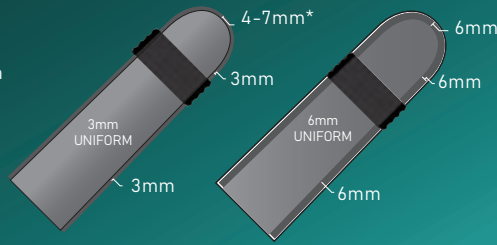

SMART SEAL LINER

SAFR / SADT / SBFR

SAFR rings begin 5 inches from the center of the distal end.

SBFR rings begin 3 inches from the center of the distal end.

SADT rings for:

- Sizes 20-28 begin 3 inches from the center of the distal end.
- Sizes 32-38 begin 5 inches from the center of the distal end.

DESCRIPTION

The ALPS™ Smart Seal Liner features raised bands that grip the socket wall to form a secure interface. The low modulus bands stretch against the socket wall, while the smooth inner wall conforms easily to the residual limb. The Smart Seal Liner has a new seamless knitted construction with a modern look and is available in locking and cushion suspension. The locking version features a new distal construction to control distal distraction.

HIGH DENSITY
(HD) GEL

LOCKING
3.0 OR 6.0MM
THICKNESS

CUSHION
3.0 OR 6.0MM
THICKNESS

TOP FEATURES

Seamless knitted
fabric

Innovative single
piece construction

Offered with or without
distal attachment

#makinglivesbetter

MAKING LIVES BETTER

CROSS SECTION DIAGRAM

SADT 3.0 & 6.0MM UNIFORM

SAFR 3.0 & 6.0MM

SBFR 3.0 & 6.0MM

* SAFR sizes 26, 28, 32, and 35 have a distal thickness of 4mm, while size 38 has a distal thickness of 7mm.