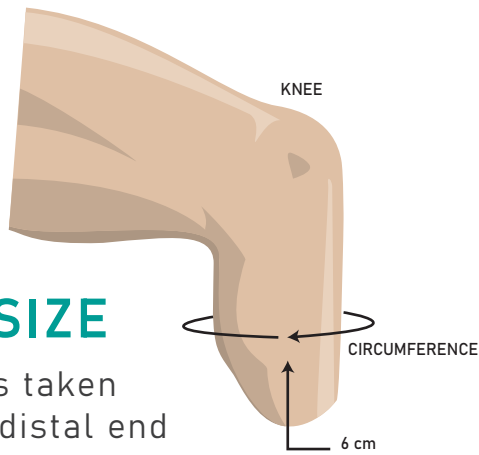

MAKING LIVES BETTER

CROSS SECTION DIAGRAM

SADT 3.0 & 6.0MM UNIFORM

SAFR 3.0 & 6.0MM

SBFR 3.0 & 6.0MM

* SAFR sizes 26, 28, 32, and 35 have a distal thickness of 4mm, while size 38 has a distal thickness of 7mm.

HOW TO SIZE

Measurements taken 6cm from the distal end

MEASURED SIZE (CM)	SAFR - CUSHION 3.0MM or 6MM	SADT - LOCKING 3.0MM or 6MM UNIFORM
--------------------	--------------------------------	--

20-23 cm		SADT 20 (3 or 6)
24-25 cm		SADT 24 (3 or 6)
26-27 cm	SAFR 26 (3 or 6)	SADT 26 (3 or 6)
28-31 cm	SAFR 28 (3 or 6)	SADT 28 (3 or 6)
32-34 cm	SAFR 32 (3 or 6)	SADT 32 (3 or 6)
35-37 cm	SAFR 35 (3 or 6)	
38-43 cm	SAFR 38 (3 or 6)	SADT 38 (3 or 6)

MEASURED SIZE (CM)	SBFR - CUSHION 3.0MM or 6MM
--------------------	--------------------------------

20-23 cm	SBFR 20 (3 or 6)
24-25 cm	SBFR 24 (3 or 6)
26-27 cm	SBFR 26 (3 or 6)
28-31 cm	SBFR 28 (3 or 6)

MEASURED SIZE (CM)	ENCP TAPERED 3.0MM-1.5MM
10-19 cm	ENCP 16
20-27 cm	ENCP 20
28-37 cm	ENCP 28

T: 727.528.8566 | 800.574.5426 | F: 727.528.8862

www.easyliner.com | info@easyliner.com

2895 42nd Avenue North St. Petersburg, Florida 33714