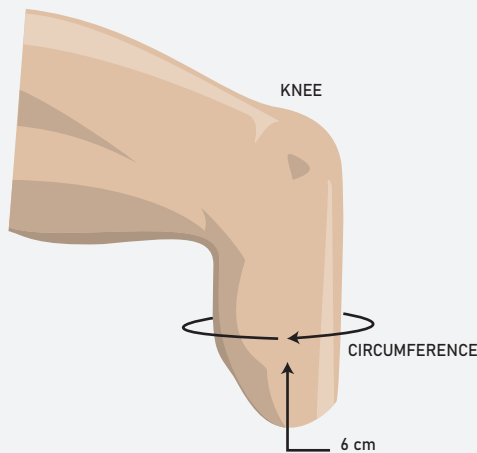

# CROSS SECTION DIAGRAM

3mm Uniform, 6mm Uniform, 6/3mm Tapered

## HOW TO SIZE

Measurements taken 6cm from the distal end

## SIZING CHART

MEASURED SIZE (CM)	LOCKING 3.0MM, 6MM, 6/3MM, OR 9MM	CUSHION 3.0MM, 6MM, 6/3MM, OR 9MM
16-19 cm	ELDT16 - (3, 6, or 6/3)	ELFR16 - (3, 6, or 6/3)
20-23 cm	ELDT20 - (3, 6, or 6/3)	ELFR20 - (3, 6, or 6/3)
24-25 cm	ELDT24 - (3, 6, 6/3, or 9)	ELFR24 - (3, 6, 6/3, or 9)
26-27 cm	ELDT26 - (3, 6, or 6/3)	ELRF26 - (3, 6, or 6/3)
28-31 cm	ELDT28 - (3, 6, 6/3, or 9)	ELRF28 - (3, 6, 6/3, or 9)
32-37 cm	ELDT32 - (3, 6, or 6/3)	ELFR32 - (3, 6, or 6/3)
38-43 cm	ELDT38 - (3, 6, or 6/3)	ELFR38 - (3, 6, or 6/3)
44-53 cm	ELDT44 - (3, 6, or 6/3)	ELFR44 - (3, 6, or 6/3)