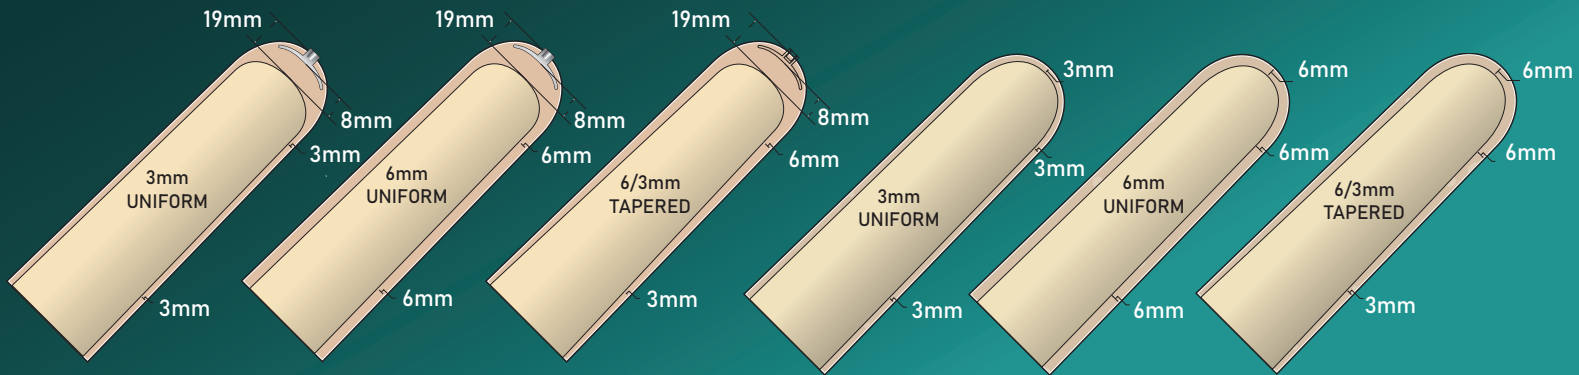

### TOP FEATURES & BENEFITS

✓ Reinforced seams improves durability and appearance

✓ High performance fabric to improve durability

✓ Flat encapsulation provides additional comfort

✓ Available in 3mm and 6mm uniform, and tapered from 6mm at distal end to 3mm

# CROSS SECTION DIAGRAM

3mm Uniform, 6mm Uniform, 6/3mm Tapered

## HOW TO SIZE

Measurements taken 6cm from the distal end

## SIZING CHART

MEASURED SIZE (CM)	LOCKING 3.0MM, 6MM, 6/3MM, OR 9MM	CUSHION 3.0MM, 6MM, 6/3MM, OR 9MM
16-19 cm	ELDT16 - (3, 6, or 6/3)	ELFR16 - (3, 6, or 6/3)
20-23 cm	ELDT20 - (3, 6, or 6/3)	ELFR20 - (3, 6, or 6/3)
24-25 cm	ELDT24 - (3, 6, 6/3, or 9)	ELFR24 - (3, 6, 6/3, or 9)
26-27 cm	ELDT26 - (3, 6, or 6/3)	ELRF26 - (3, 6, or 6/3)
28-31 cm	ELDT28 - (3, 6, 6/3, or 9)	ELRF28 - (3, 6, 6/3, or 9)
32-37 cm	ELDT32 - (3, 6, or 6/3)	ELFR32 - (3, 6, or 6/3)
38-43 cm	ELDT38 - (3, 6, or 6/3)	ELFR38 - (3, 6, or 6/3)
44-53 cm	ELDT44 - (3, 6, or 6/3)	ELFR44 - (3, 6, or 6/3)